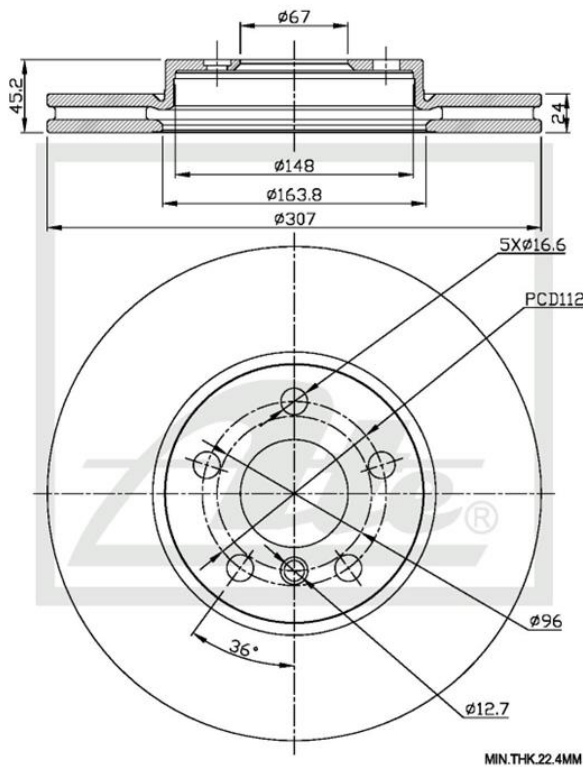

NEW PART NUMBER

Drawing

Details of New Part

Brake Disc – Front

Product Dimensions

Diameter – 307mm

Thickness - 24mm

Height – 45.2mm

PCD – 112.0mm

Spigot – 67.0mm

Package Dimensions

Weight – 8500g

L – 342.0mm

W – 329.0mm

H – 58.0mm

Barcode